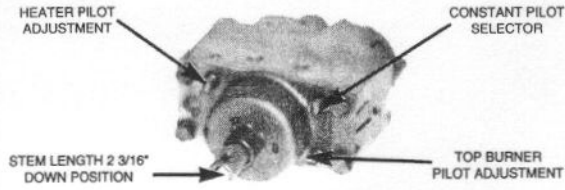

DOMESTIC GAS THERMOSTATS

REMANUFACTURED REPLACEMENTS FOR HARPER WYMAN "6000" SERIES

MODEL TYPE: "SINGLE TUBE OVEN PILOT" TEMPERATURE RANGE: (140°-550°F) CAP LENGTH: 42" REF. HARPER WYMAN: 6061H0010
EXACT REPLACEMENT FOR: BROWN STOVE 180-2A157

STOCK NUMBER: C1861-010