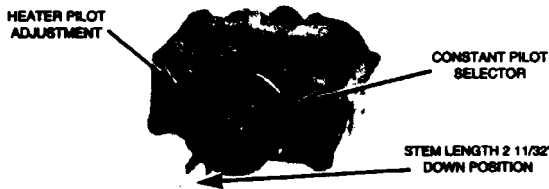

MODEL TYPE: "SINGLE TUBE OVEN PILOT" TEMPERATURE RANGE: (140'-550°F) CAP LENGTH: 42" - REF. HARPER WYMAN 6060H0013
EXACT REPLACEMENT FOR: SLATTERY 7320T

STOCK NUMBER: C1860-013

HORIZONTAL THERMOSTAT