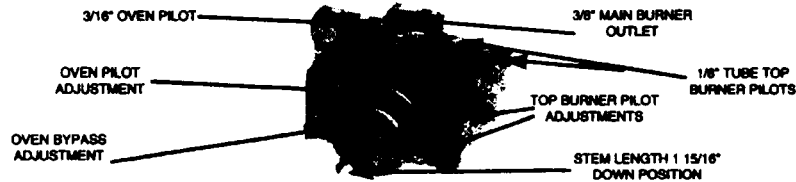

FLANGE MOUNT

MODEL TYPE: "MATCH-LIT" TEMPERATURE RANGE: (140'-550'F) CAP LENGTH: 42" - REF. HARPER WYMAN 6023H0003
EXACT REPLACEMENT FOR: WELBILT BPF-1-10

STOCK NUMBER: C1823-003

VERT. MINIMUM DEPTH