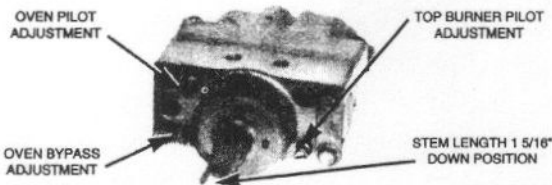

MODEL TYPE: "SINGLE TUBE OVEN PILOT" TEMPERATURE RANGE: (140'-550°F) CAP LENGTH: 42" - REF. HARPER WYMAN 6060H0003
EXACT REPLACEMENT FOR: GLENWOOD/SUNRAY 20767A

STOCK NUMBER: C1860-003

HORIZONTAL THERMOSTAT