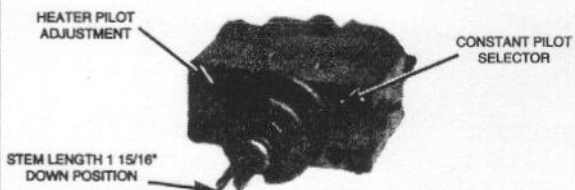

DOMESTIC GAS THERMOSTATS

REMANUFACTURED REPLACEMENTS FOR HARPER WYMAN "6000" SERIES

MODEL TYPE: "MATCH-LIT" TEMPERATURE RANGE: (200'-550°F) CAP LENGTH: 42" REF. HARPER WYMAN: 6020H0015
EXACT REPLACEMENT FOR: TAPPAN 355T446501, 722T048502

STOCK NUMBER: C1820-015

HORIZONTAL THERMOSTAT

MODEL TYPE: "MATCH-LIT" TEMPERATURE RANGE: (200'-550°F) CAP LENGTH: 42" - REF. HARPER WYMAN 6022H0004
EXACT REPLACEMENT FOR: HARDWICK OC-010-119-99

STOCK NUMBER: C1822-004

HORIZONTAL THERMOSTAT

MODEL TYPE: "SINGLE TUBE OVEN PILOT" TEMPERATURE RANGE: (140'-550°F) CAP LENGTH: 42" - REF. HARPER WYMAN 6060H0003
EXACT REPLACEMENT FOR: GLENWOOD/SUNRAY 20767A

STOCK NUMBER: C1860-003

HORIZONTAL THERMOSTAT

MODEL TYPE: "SINGLE TUBE OVEN PILOT" TEMPERATURE RANGE: (140'-550°F) CAP LENGTH: 42" - REF. HARPER WYMAN 6060H0013
EXACT REPLACEMENT FOR: SLATTERY 7320T

STOCK NUMBER: C1860-013

HORIZONTAL THERMOSTAT

MODEL TYPE: "SINGLE TUBE OVEN PILOT" TEMPERATURE RANGE: (140'-550°F) CAP LENGTH: 42" - REF. HARPER WYMAN 6060H0017
EXACT REPLACEMENT FOR: GLENWOOD/SUNRAY 20767A, 74202-00

STOCK NUMBER: C1860-017

HORIZONTAL THERMOSTAT