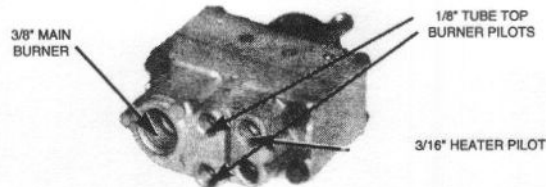

HORIZONTAL THERMOSTAT