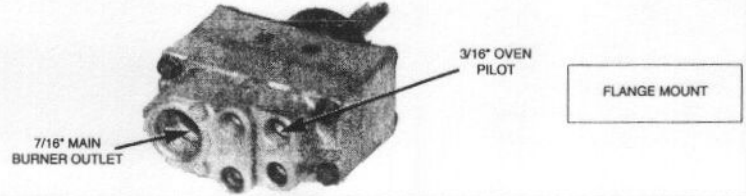

DOMESTIC GAS THERMOSTATS

REMANUFACTURED REPLACEMENTS FOR HARPER WYMAN "6000" SERIES

MODEL TYPE: "MATCH-LIT" TEMPERATURE RANGE: (200'-550°F) CAP LENGTH: 42" REF. HARPER WYMAN: 6020H0015
EXACT REPLACEMENT FOR: TAPPAN 355T446501, 722T048502

STOCK NUMBER: C1820-015

HORIZONTAL THERMOSTAT

MODEL TYPE: "MATCH-LIT" TEMPERATURE RANGE: (200'-550°F) CAP LENGTH: 42" - REF. HARPER WYMAN 6022H0004
EXACT REPLACEMENT FOR: HARDWICK OC-010-119-99

STOCK NUMBER: C1822-004

HORIZONTAL THERMOSTAT