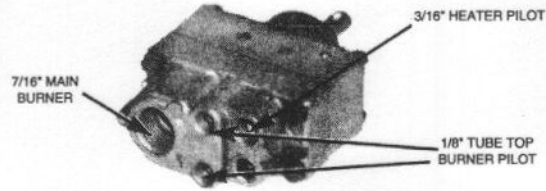

HORIZONTAL THERMOSTAT