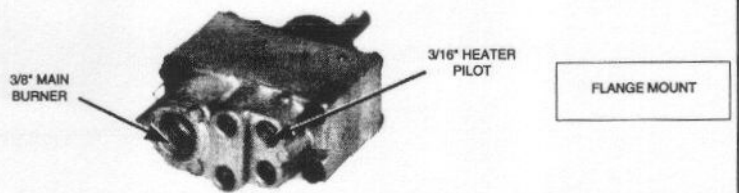

DOMESTIC GAS THERMOSTATS

REMANUFACTURED REPLACEMENTS FOR HARPER WYMAN "6000" SERIES

MODEL TYPE: "MATCH-LIT" TEMPERATURE RANGE: (200'-550°F) CAP LENGTH: 42" REF. HARPER WYMAN: 6020H0015
EXACT REPLACEMENT FOR: TAPPAN 355T446501, 722T048502

STOCK NUMBER: C1820-015

HORIZONTAL THERMOSTAT

MODEL TYPE: "MATCH-LIT" TEMPERATURE RANGE: (200'-550°F) CAP LENGTH: 42" - REF. HARPER WYMAN 6022H0004
EXACT REPLACEMENT FOR: HARDWICK OC-010-119-99

STOCK NUMBER: C1822-004

HORIZONTAL THERMOSTAT

MODEL TYPE: "SINGLE TUBE OVEN PILOT" TEMPERATURE RANGE: (140'-550°F) CAP LENGTH: 42" - REF. HARPER WYMAN 6060H0003
EXACT REPLACEMENT FOR: GLENWOOD/SUNRAY 20767A

STOCK NUMBER: C1860-003

HORIZONTAL THERMOSTAT

MODEL TYPE: "SINGLE TUBE OVEN PILOT" TEMPERATURE RANGE: (140'-550°F) CAP LENGTH: 42" - REF. HARPER WYMAN 6060H0013
EXACT REPLACEMENT FOR: SLATTERY 7320T

STOCK NUMBER: C1860-013

HORIZONTAL THERMOSTAT

MODEL TYPE: "SINGLE TUBE OVEN PILOT" TEMPERATURE RANGE: (140'-550°F) CAP LENGTH: 42" - REF. HARPER WYMAN 6060H0017
EXACT REPLACEMENT FOR: GLENWOOD/SUNRAY 20767A, 74202-00

STOCK NUMBER: C1860-017

HORIZONTAL THERMOSTAT