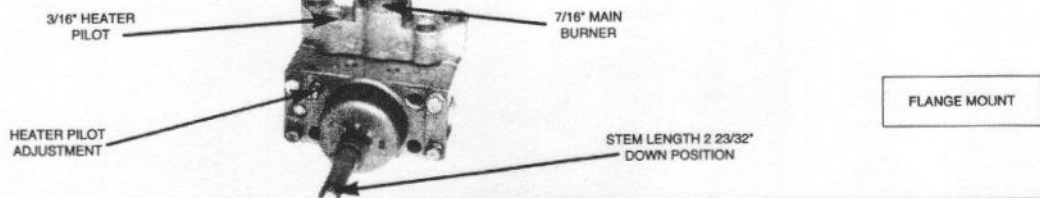

DOMESTIC GAS THERMOSTATS

REMANUFACTURED REPLACEMENTS FOR HARPER WYMAN "6000" SERIES

MODEL TYPE: "SINGLE TUBE OVEN PILOT" TEMPERATURE RANGE: (140°-550°F) CAP LENGTH: 42" REF. HARPER WYMAN: 6060H0008
EXACT REPLACEMENT FOR: SLATTERY 7330T

STOCK NUMBER: C1860-008

VERT. MINIMUM WIDTH

MODEL TYPE: "SINGLE TUBE OVEN PILOT" TEMPERATURE RANGE: (140°-550°F) CAP LENGTH: 42" - REF. HARPER WYMAN 6063H0002
EXACT REPLACEMENT FOR: EAGLE 58804

STOCK NUMBER: C1863-002

VERT. MINIMUM WIDTH

MODEL TYPE: "DOUBLE TUBE OVEN PILOT" TEMPERATURE RANGE: (140°-550°F) CAP LENGTH: 42" - REF. HARPER WYMAN 6070H0005
EXACT REPLACEMENT FOR: SLATTERY 6900T

STOCK NUMBER: C1870-005

VERT. MINIMUM WIDTH

MODEL TYPE: "DOUBLE TUBE OVEN PILOT" TEMPERATURE RANGE: (140°-550°F) CAP LENGTH: 42" - REF. HARPER WYMAN 6070H0010

STOCK NUMBER: C1871-010

VERT. MINIMUM WIDTH

PLEASE, SAVE YOUR OLD CORES & RETURN THEM FOR CREDIT