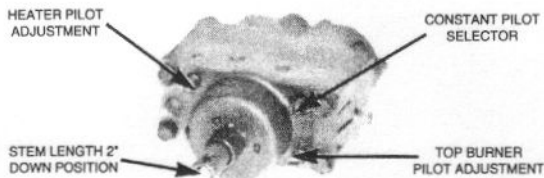

FLANGE MOUNT

MODEL TYPE: "SINGLE TUBE OVEN PILOT" TEMPERATURE RANGE: (140°-550°F) CAP LENGTH: 42" - REF. HARPER WYMAN 6061H0017
EXACT REPLACEMENT FOR: HARDWICK OC-010-120-99

STOCK NUMBER: C1861-017