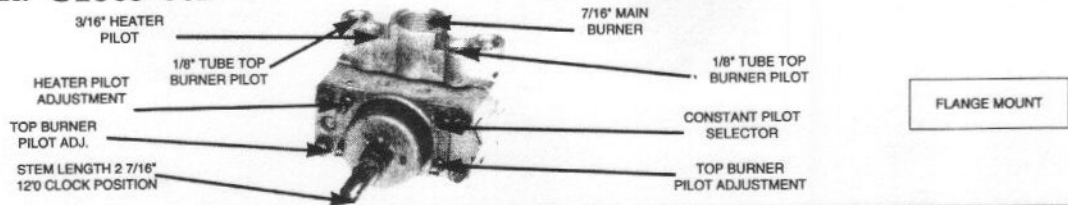

MODEL TYPE: "DOUBLE TUBE OVEN PILOT" TEMPERATURE RANGE: (140°-550°F) CAP LENGTH: 42" - REF. HARPER WYMAN 6070H0005
EXACT REPLACEMENT FOR: SLATTERY 6900T

STOCK NUMBER: C1870-005

VERT. MINIMUM WIDTH