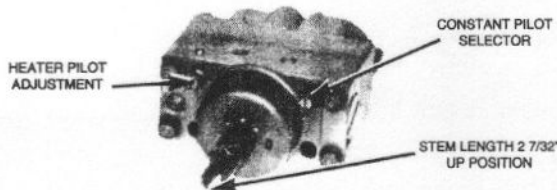

MODEL TYPE: "SINGLE TUBE OVEN PILOT" TEMPERATURE RANGE: (140'-550°F) CAP LENGTH: 42" - REF. HARPER WYMAN 6060H0017
EXACT REPLACEMENT FOR: GLENWOOD/SUNRAY 20767A, 74202-00

STOCK NUMBER: C1860-017

HORIZONTAL THERMOSTAT