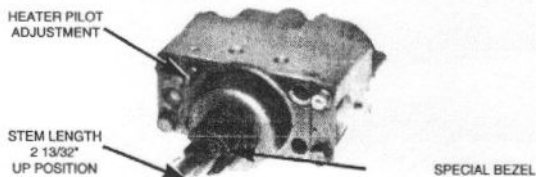

FLANGE MOUNT

MODEL TYPE: "DOUBLE TUBE OVEN PILOT" TEMPERATURE RANGE: (140°-550°F) CAP LENGTH: 42" - REF. HARPER WYMAN 6070H0002
EXACT REPLACEMENT FOR: SLATTERY 6700T

STOCK NUMBER: C1870-002