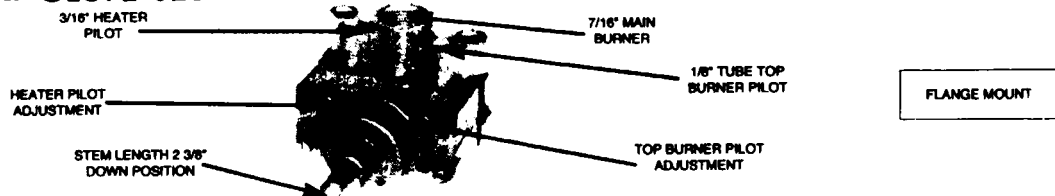

MODEL TYPE: "DOUBLE TUBE OVEN PILOT" TEMPERATURE RANGE: (140°-550°F) CAP LENGTH: 42" - REF. HARPER WYMAN 6070H0010

STOCK NUMBER: C1871-010

VERT. MINIMUM WIDTH