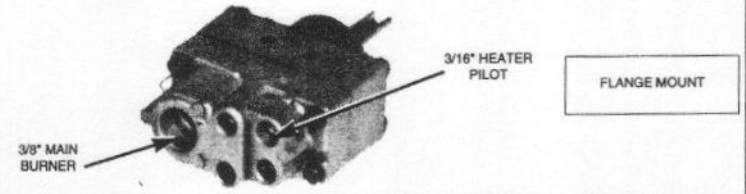

MODEL TYPE: "SINGLE TUBE OVEN PILOT" TEMPERATURE RANGE: (140'-550°F) CAP LENGTH: 42" - REF. HARPER WYMAN 6060H0017
EXACT REPLACEMENT FOR: GLENWOOD/SUNRAY 20767A, 74202-00

STOCK NUMBER: C1860-017

HORIZONTAL THERMOSTAT