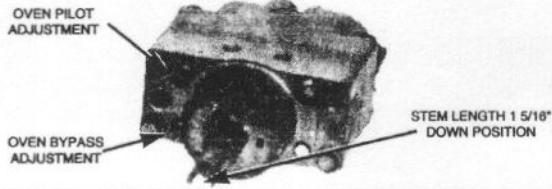

DOMESTIC GAS THERMOSTATS

REMANUFACTURED REPLACEMENTS FOR HARPER WYMAN "6000" SERIES

MODEL TYPE: "MATCH-LIT" TEMPERATURE RANGE: (200'-550°F) CAP LENGTH: 42" REF. HARPER WYMAN: 6020H0015
EXACT REPLACEMENT FOR: TAPPAN 355T446501, 722T048502

STOCK NUMBER: C1820-015

HORIZONTAL THERMOSTAT

MODEL TYPE: "MATCH-LIT" TEMPERATURE RANGE: (200'-550°F) CAP LENGTH: 42" - REF. HARPER WYMAN 6022H0004
EXACT REPLACEMENT FOR: HARDWICK OC-010-119-99

STOCK NUMBER: C1822-004

HORIZONTAL THERMOSTAT