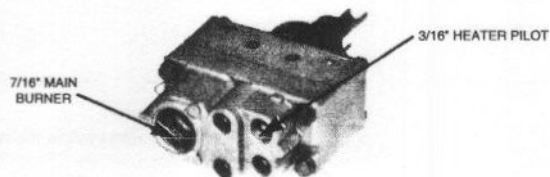

HORIZONTAL THERMOSTAT