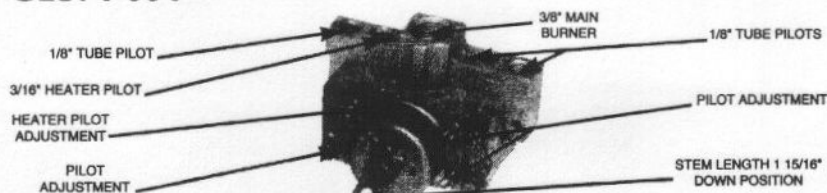

FLANGE MOUNT

MODEL TYPE: "DOUBLE TUBE OVEN PILOT" TEMPERATURE RANGE: (140'-550'F) CAP LENGTH: 42" - REF. HARPER WYMAN 6074H0004
EXACT REPLACEMENT FOR: WELBILT BPF-1-6

STOCK NUMBER: C1874-004

VERT. MINIMUM DEPTH