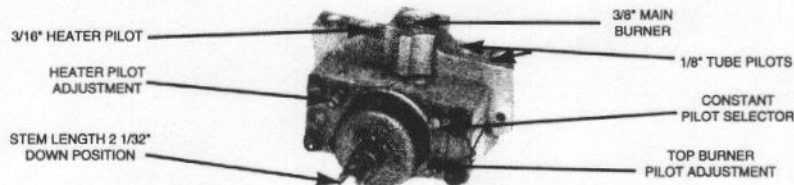

FLANGE MOUNT

MODEL TYPE: "SINGLE TUBE OVEN PILOT" TEMPERATURE RANGE: (140'-550'F) CAP LENGTH: 42" - REF. HARPER WYMAN 6061H0026
EXACT REPLACEMENT FOR: NORGE 38-32-00050-001

STOCK NUMBER: C1861-026

VERT. MINIMUM DEPTH