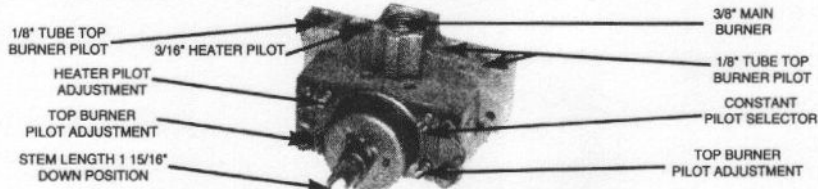

FLANGE MOUNT

MODEL TYPE: "SINGLE TUBE OVEN PILOT" TEMPERATURE RANGE: (140'-550'F) CAP LENGTH: 42" - REF. HARPER WYMAN 6063H0003
EXACT REPLACEMENT FOR: WELBILT BPF-1-10

STOCK NUMBER: C1863-003

VERT. MINIMUM DEPTH