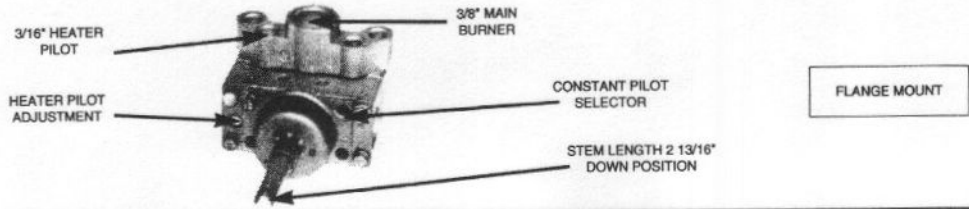

DOMESTIC GAS THERMOSTATS

REMANUFACTURED REPLACEMENTS FOR HARPER WYMAN "6000" SERIES

MODEL TYPE: "SINGLE TUBE OVEN PILOT" TEMPERATURE RANGE: (140°-550°F) CAP LENGTH: 42" REF. HARPER WYMAN: 6060H0008
EXACT REPLACEMENT FOR: SLATTERY 7330T

STOCK NUMBER: C1860-008

VERT. MINIMUM WIDTH

MODEL TYPE: "SINGLE TUBE OVEN PILOT" TEMPERATURE RANGE: (140°-550°F) CAP LENGTH: 42" - REF. HARPER WYMAN 6063H0002
EXACT REPLACEMENT FOR: EAGLE 58804

STOCK NUMBER: C1863-002

VERT. MINIMUM WIDTH