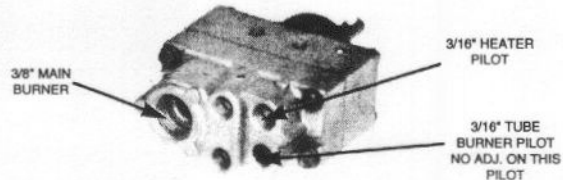

HORIZONTAL THERMOSTAT