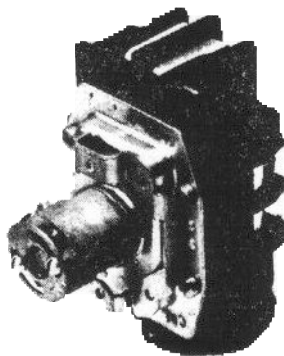

DOMESTIC ELECTRIC THERMOSTATS

REMANUFACTURED REPLACEMENTS FOR ELECTRIC RANGES

RANCO G1 SERIES
C2370

RANCO G4A SERIES
C2380

GE/HOTPOINT NEW SERIES
C2385

GE/HOTPOINT OLD SERIES
C2386

HART 276 SERIES
C2460

ROBERTSHAW RA SERIES
C2485

ROBERTSHAW N-1 SERIES
C2480

ROBERTSHAW PN-46 SERIES
C2480

WESTINGHOUSE Q SERIES
C2490

ALL OF THE ABOVE THERMOSTATS MUST BE SENT IN FOR REBUILDING