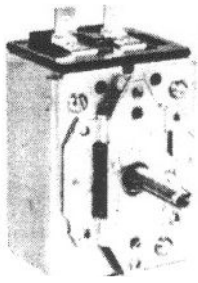

DOMESTIC ELECTRIC THERMOSTATS

REMANUFACTURED REPLACEMENTS FOR ELECTRIC RANGES

RANCO G1 SERIES
C2370

RANCO G4A SERIES
C2380

GE/HOTPOINT NEW SERIES
C2385

GE/HOTPOINT OLD SERIES
C2386

HART 276 SERIES
C2460

ROBERTSHAW RA SERIES
C2485

ROBERTSHAW N-1 SERIES
C2480

ROBERTSHAW PN-46 SERIES
C2480

WESTINGHOUSE Q SERIES
C2490

ALL OF THE ABOVE THERMOSTATS MUST BE SENT IN FOR REBUILDING