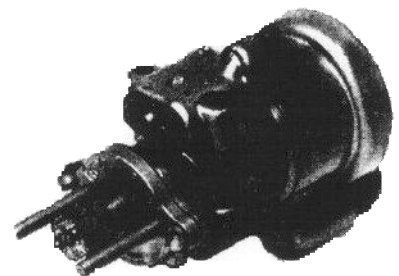

**PENN 75
C2450**

ALL OF THE ABOVE THERMOSTATS MUST BE SENT IN FOR REBUILDING