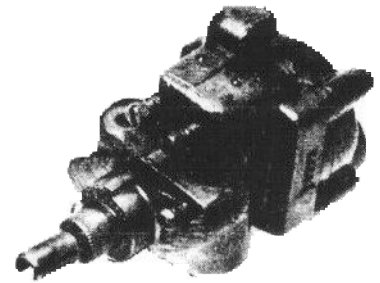

DOMESTIC GAS THERMOSTATS

REMANUFACTURED REPLACEMENTS FOR PRICELESS ANTIQUE STOVES

**MAGIC CHEF
C2400**

**MICRO - MARK
C2410**

**MICRO-MARK ASCO "D" STEM
C2410**

**MICRO-MARK ASCO "HUB"
C2410**

**SCHOENBERGER -ALL TYPES
C2410**