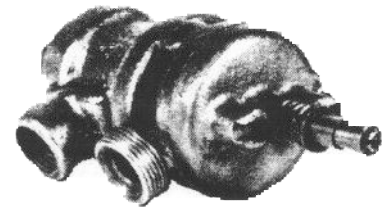

DOMESTIC GAS THERMOSTATS

REMANUFACTURED REPLACEMENTS FOR PRICELESS ANTIQUE STOVES

**MAGIC CHEF
C2400**

**MICRO - MARK
C2410**

**MICRO-MARK ASCO "D" STEM
C2410**

**MICRO-MARK ASCO "HUB"
C2410**

**SCHOENBERGER -ALL TYPES
C2410**