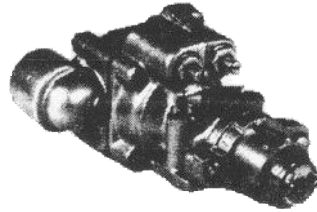

DOMESTIC GAS THERMOSTATS

REMANUFACTURED REPLACEMENTS FOR ROBERTSHAW OLD STYLE BJ AND BJC SERIES

BJ (OLD SERIES)

REAR HOUSING "DOWN"

REAR HOUSING "LEFT"

REAR HOUSING "RIGHT"

MODEL TYPE	TEMPERATURE RANGE	STOCK NUMBER	DIAL ROTATION	REAR HOUSING	OUTLET SIZE
BJ	200°-550°F	C1600-001	RIGHT	DOWN	1/4" PIPE
BJ	200°-550°F	C1600-002	RIGHT	LEFT	1/4" PIPE
BJ	200°-550°F	C1600-003	RIGHT	RIGHT	1/4" PIPE
BJ	200°-550°F	C1600-004	RIGHT	DOWN	3/8" TUBE
BJ	200°-550°F	C1600-005	RIGHT	LEFT	3/8" TUBE
BJ	200°-550°F	C1600-007	RIGHT	DOWN	7/16" TUBE
BJ	200°-550°F	C1600-008	RIGHT	LEFT	7/16" TUBE
BJ	200°-550°F	C1600-009	RIGHT	RIGHT	7/16" TUBE
BJ	200°-550°F	C1600-010	LEFT	DOWN	1/4" PIPE
BJ	200°-550°F	C1600-012	LEFT	RIGHT	1/4" PIPE
BJ	200°-550°F	C1600-013	LEFT	DOWN	3/8" TUBE
BJ	200°-550°F	C1600-016	LEFT	DOWN	7/16" TUBE
BJ	200°-550°F	C1600-017	LEFT	LEFT	7/16" TUBE
BJ	200°-550°F	C1600-018	LEFT	RIGHT	7/16" TUBE
BJF	200°-550°F	C1602-MSL	LEFT	DOWN	7/16" TUBE
BJR	200°-550°F	C1605-MSL	LEFT	DOWN	7/16" TUBE
BJS	200°-550°F	C1610-MSL	LEFT	DOWN	7/16" TUBE

STOCK NUMBER 11200 (72" VERTICAL BOTTOM INLET TYPE #6 - MANF. P/N# 1851-256)

STOCK NUMBER 11201 (48" VERTICAL SIDE INLET TYPE #5 - MANF. P/N# 1851-204)

MODEL TYPE	TEMPERATURE RANGE	STOCK NUMBER	OUTLET SIZE	COMMENTS
BJC	200°-550°F	C1650-001	7/16" TUBE	
BJC	200°-550°F	C1650-002	3/8" TUBE	
BJC	200°-550°F	C1650-003	1/4" PIPE	
BJCR	60°-80°F	C1650-004	3/8" PIPE	KITCHEN HEATER THERMOSTAT
BJC	200°-550°F	C1650-005	7/16" TUBE INV. FLARE	SLANT BACK/ ANGLE