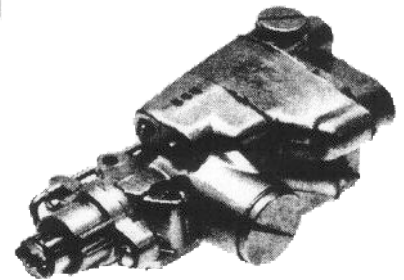

DOMESTIC GAS THERMOSTATS

REMANUFACTURED REPLACEMENTS FOR ROBERTSHAW OLD STYLE BJ AND BJC SERIES

BJ (OLD SERIES)

REAR HOUSING "DOWN"

REAR HOUSING "LEFT"

REAR HOUSING "RIGHT"

MODEL TYPE	TEMPERATURE RANGE	STOCK NUMBER	DIAL ROTATION	REAR HOUSING	OUTLET SIZE
BJ	200°-550°F	C1600-001	RIGHT	DOWN	1/4" PIPE
BJ	200°-550°F	C1600-002	RIGHT	LEFT	1/4" PIPE
BJ	200°-550°F	C1600-003	RIGHT	RIGHT	1/4" PIPE
BJ	200°-550°F	C1600-004	RIGHT	DOWN	3/8" TUBE
BJ	200°-550°F	C1600-005	RIGHT	LEFT	3/8" TUBE
BJ	200°-550°F	C1600-007	RIGHT	DOWN	7/16" TUBE
BJ	200°-550°F	C1600-008	RIGHT	LEFT	7/16" TUBE
BJ	200°-550°F	C1600-009	RIGHT	RIGHT	7/16" TUBE
BJ	200°-550°F	C1600-010	LEFT	DOWN	1/4" PIPE
BJ	200°-550°F	C1600-012	LEFT	RIGHT	1/4" PIPE
BJ	200°-550°F	C1600-013	LEFT	DOWN	3/8" TUBE
BJ	200°-550°F	C1600-016	LEFT	DOWN	7/16" TUBE
BJ	200°-550°F	C1600-017	LEFT	LEFT	7/16" TUBE
BJ	200°-550°F	C1600-018	LEFT	RIGHT	7/16" TUBE
BJF	200°-550°F	C1602-MSL	LEFT	DOWN	7/16" TUBE
BJR	200°-550°F	C1605-MSL	LEFT	DOWN	7/16" TUBE
BJS	200°-550°F	C1610-MSL	LEFT	DOWN	7/16" TUBE

CALIBRATION PLATE

LEFT TURN
"HI" IS ON THE LEFT

RIGHT TURN
"HI" IS ON THE RIGHT

HOW TO DETERMINE DIAL ROTATION

REPLACEMENTS FOR MODEL BJC OVEN & ROOM CONTROLS

MINI-PILOTS™

USED WITH BJC'S • EXACT REPLACEMENT

STOCK NUMBER 11200 (72" VERTICAL BOTTOM INLET TYPE #6 - MANF. P/N# 1851-256)

STOCK NUMBER 11201 (48" VERTICAL SIDE INLET TYPE #5 - MANF. P/N# 1851-204)

MODEL TYPE	TEMPERATURE RANGE	STOCK NUMBER	OUTLET SIZE	COMMENTS
BJC	200°-550°F	C1650-001	7/16" TUBE	
BJC	200°-550°F	C1650-002	3/8" TUBE	
BJC	200°-550°F	C1650-003	1/4" PIPE	
BJCR	60°-80°F	C1650-004	3/8" PIPE	KITCHEN HEATER THERMOSTAT
BJC	200°-550°F	C1650-005	7/16" TUBE INV. FLARE	SLANT BACK/ ANGLE