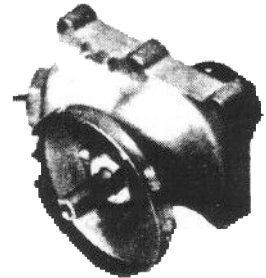

COMMERCIAL GAS THERMOSTAT POWER HEAD KITS

THE POWER HEAD REPAIR KIT IS AN ASSEMBLY OF CRITICAL FUNCTIONING PARTS DESIGNED WITH ALL OF THE PARTS REQUIRED TO MAKE MOST FIELD REPAIRS.

CONTENTS OF KIT: POWER HEAD ASSEMBLY WITH BODY CASTING AND SENSING ELEMENT. DIAL, IN MOST CASES. PLUS 4-WAY ADJUSTABLE STOP. INSTALLATION AND CALIBRATION INSTRUCTIONS.

PH2500 FD

PH2600 DP

PH2700 DG

PH2800 CTS

STOCK NUMBER	REF. MODEL	TEMP. RANGE	CAP. LENGTH	BULB	COMMENTS & CROSS REFERENCE
PH2500-002	FDS	100-450°F	36"	3/8" X 3 7/8"	UNI-LINE: 4200-401 STAR: 6780 OR 6788
* PH2500-003	FDO	150-550°F	54"	3/16" X 14 3/4"	UNI-LINE: 4200-002, 003, 005, 007, 014, 025 /GARLAND: 1017598/ BLODGETT: 11528/ SOUTHBEND: 1010398 VULCAN-HART: 107522-1 / 407522-1
* PH2500-005	FDTO	LOW-550°F	54"	3/16" X 14 3/4"	UNI-LINE: 4200-011, 017, 026, 028, 029, 032 /BAKERS PRIDE: M1006X /WOLF: 15098, 19313
PH2500-006	FDL	200-400°F	36"	5/16" X 9 1/2" NICKLE PLATED	UNI-LINE: 4200-701, 702 HAS 3/8" STUFFING BOX
PH2500-007	FDTH or FDH	300-650°F	54"	3/16" X 14 3/4"	UNI-LINE: 4200-503, 504, 505, 508, 509, 510, 514 BAKERS PRIDE: M1005X BLODGETT: 11525, 11527, 11529
PH2600-002	DP	200-400°F	30"	1/4" X 7"	UNI-LINE: 4210-003 3/8" STUFFING BOX
PH2600-003	DP	200-550°F	72"	3/16" X 10"	UNI-LINE: 4210-001, 008
PH2700-006	DG	200-400°F	36"	3/8" X 5 3/4" NICKLE PLATED	UNI-LINE: 4220-0027 3/8" STUFFING BOX
PH2700-009	DG	200-550°F	72"	3/16" X 11 1/2"	UNI-LINE: 4220-002, 009
PH2700-011	DG	300-650°F	48"	3/16" X 11 1/2"	UNI-LINE: 4220-007 PEERLESS PIZZA OVEN
PH2800-001	CTS	250-400°F	60"	3/8" X 8" NICKLE PLATED	UNI-LINE: 4250-001, 018, 038 3/8" STUFFING BOX
PH2800-005	CTS	250-400°F	36"	5/16" X 12" NICKLE PLATED	UNI-LINE: 4250-017, 028 1/4" PIPE X 5/16" COMP. FITTING
PH2800-006	CTS	250-550°F	60"	3/16" X 15"	UNI-LINE: 4250-032