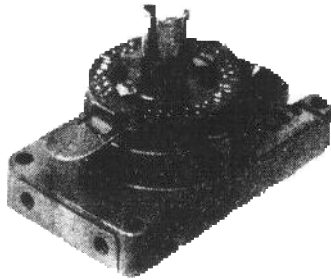

COMMERCIAL GAS THERMOSTAT POWER HEAD KITS

THE POWER HEAD REPAIR KIT IS AN ASSEMBLY OF CRITICAL FUNCTIONING PARTS DESIGNED WITH ALL OF THE PARTS REQUIRED TO MAKE MOST FIELD REPAIRS.

CONTENTS OF KIT: POWER HEAD ASSEMBLY WITH BODY CASTING AND SENSING ELEMENT. DIAL, IN MOST CASES. PLUS 4-WAY ADJUSTABLE STOP. INSTALLATION AND CALIBRATION INSTRUCTIONS.

PH2500 FD

PH2600 DP

PH2700 DG

PH2800 CTS

STOCK NUMBER	REF. MODEL	TEMP. RANGE	CAP. LENGTH	BULB	COMMENTS & CROSS REFERENCE
PH2500-002	FDS	100-450°F	36"	3/8" X 3 7/8"	UNI-LINE: 4200-401 STAR: 6780 OR 6788
* PH2500-003	FDO	150-550°F	54"	3/16" X 14 3/4"	UNI-LINE: 4200-002, 003, 005, 007, 014, 025 /GARLAND: 1017598/ BLODGETT: 11528/ SOUTHBEND: 1010398 VULCAN-HART: 107522-1 / 407522-1
* PH2500-005	FDTO	LOW-550°F	54"	3/16" X 14 3/4"	UNI-LINE: 4200-011, 017, 026, 028, 029, 032 /BAKERS PRIDE: M1006X /WOLF: 15098, 19313
PH2500-006	FDL	200-400°F	36"	5/16" X 9 1/2" NICKLE PLATED	UNI-LINE: 4200-701, 702 HAS 3/8" STUFFING BOX
PH2500-007	FDTH or FDH	300-650°F	54"	3/16" X 14 3/4"	UNI-LINE: 4200-503, 504, 505, 508, 509, 510, 514 BAKERS PRIDE: M1005X BLODGETT: 11525, 11527, 11529
PH2600-002	DP	200-400°F	30"	1/4" X 7"	UNI-LINE: 4210-003 3/8" STUFFING BOX
PH2600-003	DP	200-550°F	72"	3/16" X 10"	UNI-LINE: 4210-001, 008
PH2700-006	DG	200-400°F	36"	3/8" X 5 3/4" NICKLE PLATED	UNI-LINE: 4220-0027 3/8" STUFFING BOX
PH2700-009	DG	200-550°F	72"	3/16" X 11 1/2"	UNI-LINE: 4220-002, 009
PH2700-011	DG	300-650°F	48"	3/16" X 11 1/2"	UNI-LINE: 4220-007 PEERLESS PIZZA OVEN
PH2800-001	CTS	250-400°F	60"	3/8" X 8" NICKLE PLATED	UNI-LINE: 4250-001, 018, 038 3/8" STUFFING BOX
PH2800-005	CTS	250-400°F	36"	5/16" X 12" NICKLE PLATED	UNI-LINE: 4250-017, 028 1/4" PIPE X 5/16" COMP. FITTING
PH2800-006	CTS	250-550°F	60"	3/16" X 15"	UNI-LINE: 4250-032