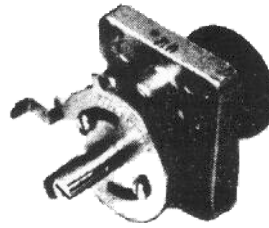

COMMERCIAL GAS THERMOSTAT POWER HEAD KITS

THE POWER HEAD REPAIR KIT IS AN ASSEMBLY OF CRITICAL FUNCTIONING PARTS DESIGNED WITH ALL OF THE PARTS REQUIRED TO MAKE MOST FIELD REPAIRS.

CONTENTS OF KIT: POWER HEAD ASSEMBLY WITH BODY CASTING AND SENSING ELEMENT. DIAL, IN MOST CASES. PLUS 4-WAY ADJUSTABLE STOP. INSTALLATION AND CALIBRATION INSTRUCTIONS.

PH2500 FD

PH2600 DP

PH2700 DG

PH2800 CTS

STOCK NUMBER	REF. MODEL	TEMP. RANGE	CAP. LENGTH	BULB	COMMENTS & CROSS REFERENCE
PH2500-002	FDS	100-450°F	36"	3/8" X 3 7/8"	UNI-LINE: 4200-401 STAR: 6780 OR 6788
* PH2500-003	FDO	150-550°F	54"	3/16" X 14 3/4"	UNI-LINE: 4200-002, 003, 005, 007, 014, 025 /GARLAND: 1017598/ BLODGETT: 11528/ SOUTHBEND: 1010398 VULCAN-HART: 107522-1 / 407522-1
* PH2500-005	FDTO	LOW-550°F	54"	3/16" X 14 3/4"	UNI-LINE: 4200-011, 017, 026, 028, 029, 032 /BAKERS PRIDE: M1006X /WOLF: 15098, 19313
PH2500-006	FDL	200-400°F	36"	5/16" X 9 1/2" NICKLE PLATED	UNI-LINE: 4200-701, 702 HAS 3/8" STUFFING BOX
PH2500-007	FDTH or FDH	300-650°F	54"	3/16" X 14 3/4"	UNI-LINE: 4200-503, 504, 505, 508, 509, 510, 514 BAKERS PRIDE: M1005X BLODGETT: 11525, 11527, 11529
PH2600-002	DP	200-400°F	30"	1/4" X 7"	UNI-LINE: 4210-003 3/8" STUFFING BOX
PH2600-003	DP	200-550°F	72"	3/16" X 10"	UNI-LINE: 4210-001, 008
PH2700-006	DG	200-400°F	36"	3/8" X 5 3/4" NICKLE PLATED	UNI-LINE: 4220-0027 3/8" STUFFING BOX
PH2700-009	DG	200-550°F	72"	3/16" X 11 1/2"	UNI-LINE: 4220-002, 009
PH2700-011	DG	300-650°F	48"	3/16" X 11 1/2"	UNI-LINE: 4220-007 PEERLESS PIZZA OVEN
PH2800-001	CTS	250-400°F	60"	3/8" X 8" NICKLE PLATED	UNI-LINE: 4250-001, 018, 038 3/8" STUFFING BOX
PH2800-005	CTS	250-400°F	36"	5/16" X 12" NICKLE PLATED	UNI-LINE: 4250-017, 028 1/4" PIPE X 5/16" COMP. FITTING
PH2800-006	CTS	250-550°F	60"	3/16" X 15"	UNI-LINE: 4250-032